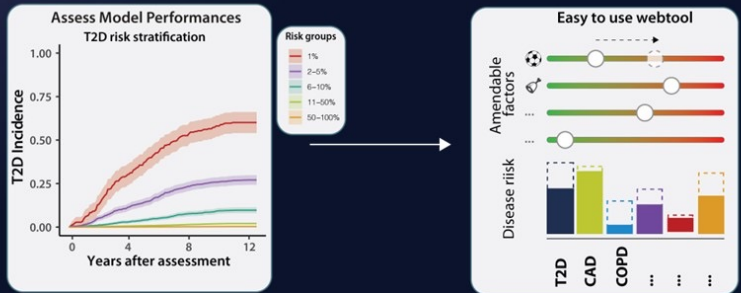

Lian de Boer – New Nexus

Yeelen Knegtering – Klippa

Creating the models

Using the models

Ancora risk prediction app

Do you have Asthma? No Yes

Do you ever have any pain or discomfort in your chest? No Yes

How likely are you to doze off or fall asleep during the daytime when you don't mean to? never/rarely