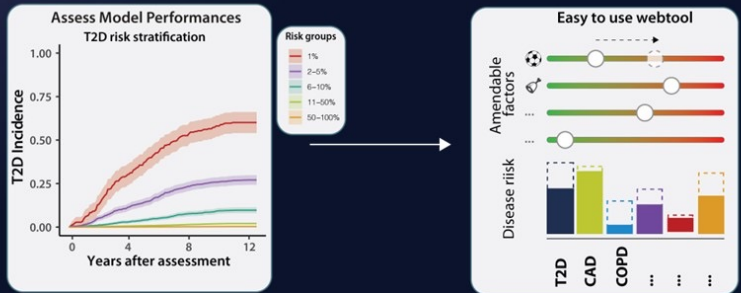

Yeelen Knegtering – Klippa

Creating the models

Using the models

Ancora risk prediction app

Do you have Asthma? No Yes

Do you ever have any pain or discomfort in your chest? No Yes

How likely are you to doze off or fall asleep during the daytime when you don't mean to? never/rarely